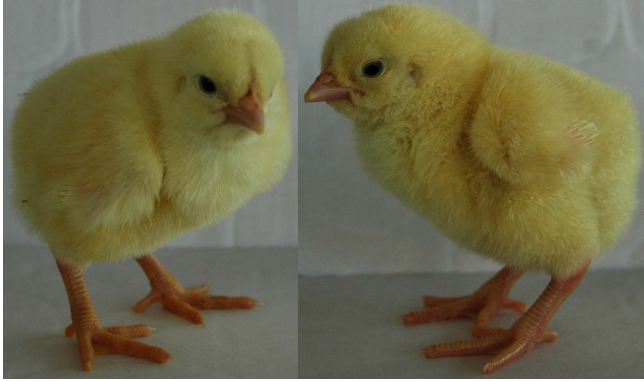

# BROILER(ROSS)

Day Old Chick

Adult Chicken

## Description:

- The Broiler Is Feather Sexability.
- The Broiler IS Efficient To Grow.
- And The Broiler Can Be Used Over A Wide Range Of Bodyweights Depending On The Product Mix Needed.