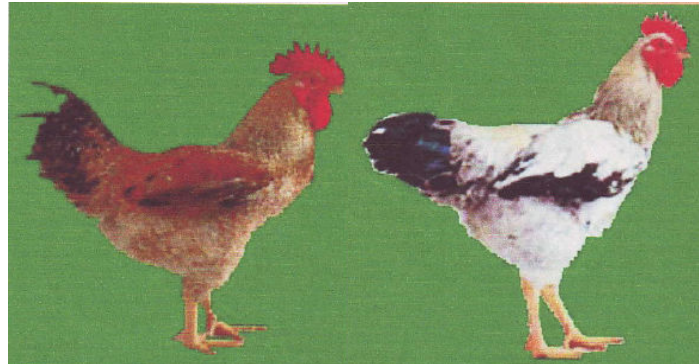

KABIR

Day Old Chick

Adult Chicken

Description:

- The offspring colour of Labelle Rouge are both Red in colour.
- Sexability of Kabir can be differentiate by the colour of its feather.

Growth Performance:

Growth Performance		
Feed 3200 kcal		
Age (Days)	Weight	Feed Conversion
42	1.42	
49	1.67	
56	2.02	
63	2.31	
70		
77		
Performance Obtained With Crumbled Feed		